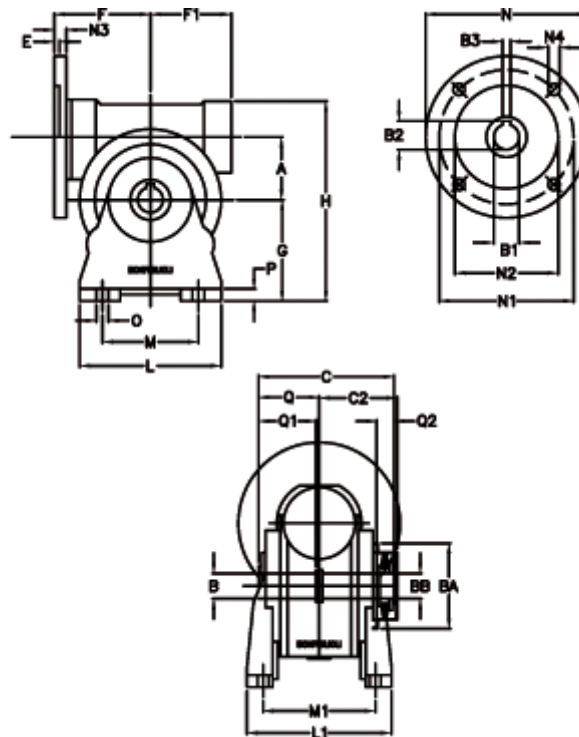

Article number: 390204901023216

Description: Worm Gear with Torque Limiter
VF 49-L1-A-10 P80B5

Measures

a = 49.50	C2 = 63,5	L1 = 124.0	O = 8.5
B = 25	Description = VF 49A-xx-80B14	m = 63	P = 12
B1 E7 = 19	E = 3.0	M1 = 98.5	Q = 51.0
B2 = 21.8	F = 70	N = 120	Q1 = 41
B3 H9 = 6	F1 = 63	N1 = 100	Q2 = 15
BA = 63	g = 82	N2 = 80	
BB H7 = 14	H = 162	N3 = 10.0	
C = 105	L = 110	N4 = 7	